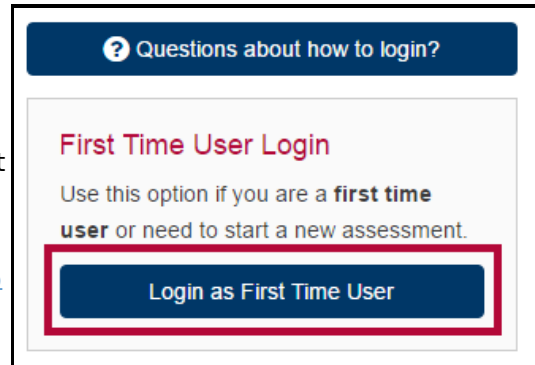

Online Readiness Tool: Smarter Measure

Last Modified on 09/10/2024 3:54 pm CDT

The **SmarterMeasure Learning Readiness Indicator** helps you identify your level of readiness for studying in an online course environment.

- Use the tool to measure your technical skills and get feedback on your learning style.
- Use the login information below, and take the **FREE ASSESSMENT!** (<https://lonestar.smartermeasure.com/>)

[Log In to the Free Assessment](https://lonestar.smartermeasure.com/)
(<https://lonestar.smartermeasure.com/>)

Username: lscstudent
Password: lonestar

Your instructor may have the **SmarterMeasure Assessment** in your class. If so, you will be logged in already, so click on the link your instructor provides.