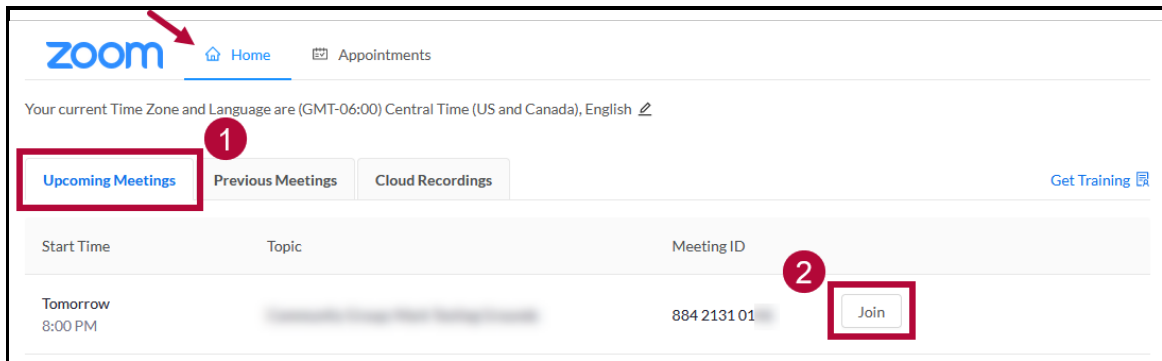

Join a Zoom Meeting

Last Modified on 08/02/2023 11:14 am CDT

When an instructor schedules a **Zoom** meeting in a D2L course, it can be found under the **Zoom Quicklink**, or they may also put a link under **Content** in the course. It will also appear in the **Course Calendar** for the course.

Join a Zoom Meeting in your Course

1. You can navigate to the Zoom meetings page either through the **Zoom Quicklink** or via **Content** if your Instructor has posted a Content link.
 - If using the **Quicklink**, navigate in your course to **[Collaboration]**, and then click **[Zoom Meetings]**.

- If navigating via a **Content** link, go to **[Content]** and then look for the **Module** in which your Instructor has placed the link. Click the **[Module Name]**, and then **[Zoom]**.

2. Once you've opened **Zoom** using either method, you should be taken to Zoom Meetings **Home**. Click the **[Upcoming Meetings]** tab. Here you should see any upcoming Zoom meetings scheduled by your Instructor, including the meeting **Start Time, Topic, and Meeting ID**. Click **[Join]** to join a meeting.

View a Zoom Meeting in the Calendar

1. When an Instructor creates a Zoom Meeting in D2L, it will also appear in the **Course Calendar**. See [D2L Course Calendar Basics](https://vlac.lonestar.edu/help/d2l-course-calendar-basics) (<https://vlac.lonestar.edu/help/d2l-course-calendar-basics>) for how to access and navigate your course's Calendar in D2L. Once you have found the Zoom Meeting link in the Course Calendar, you can join the meeting from that link. First, click the **[Meeting Link]**.