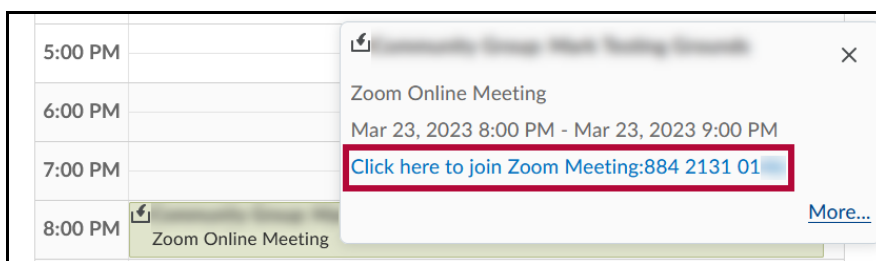

For information on using Zoom outside D2L, see this article from IT: [Getting Started with LSC Zoom](https://lonestar.service-now.com/sp?id=kb_article&sys_id=f5c7f4cc1bbfe090056d0e16dc4bcfbc) (<https://lonestar.service-now.com/sp?id=kb_article&sys_id=f5c7f4cc1bbfe090056d0e16dc4bcfbc>).