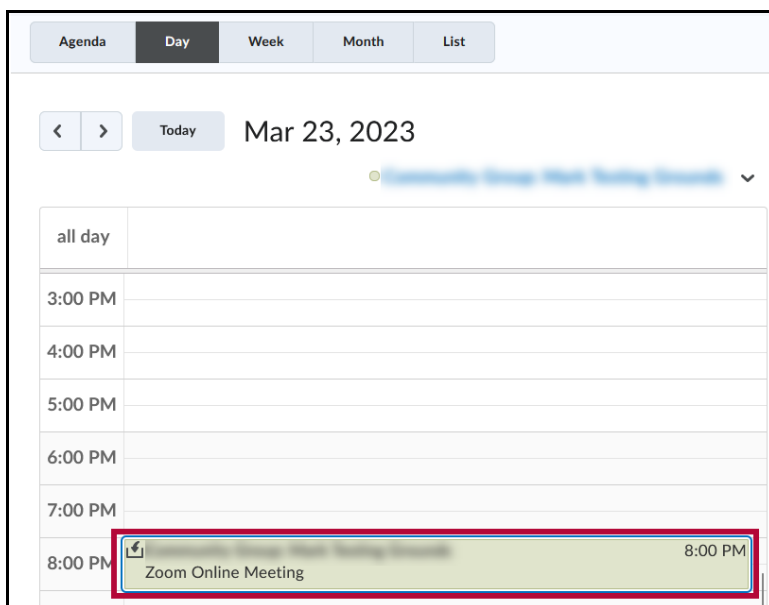

Join a Zoom Meeting in your Course

1. You can navigate to the Zoom meetings page either through the **Zoom Quicklink** or via **Content** if your Instructor has posted a Content link.
 - If using the **Quicklink**, navigate in your course to **[Collaboration]**, and then click **[Zoom Meetings]**.

- If navigating via a **Content** link, go to **[Content]** and then look for the **Module** in which your Instructor has placed the link. Click the **[Module Name]**, and then **[Zoom]**.

2. Once you've opened **Zoom** using either method, you should be taken to Zoom Meetings **Home**. Click the **[Upcoming Meetings]** tab. Here you should see any upcoming Zoom meetings scheduled by your Instructor, including the meeting **Start Time, Topic, and Meeting ID**. Click **[Join]** to join a meeting.

View a Zoom Meeting in the Calendar

1. When an Instructor creates a Zoom Meeting in D2L, it will also appear in the **Course Calendar**. See [D2L Course Calendar Basics](https://vlac.lonestar.edu/help/d2l-course-calendar-basics) (<https://vlac.lonestar.edu/help/d2l-course-calendar-basics>) for how to access and navigate your course's Calendar in D2L. Once you have found the Zoom Meeting link in the Course Calendar, you can join the meeting from that link. First, click the **[Meeting Link]**.