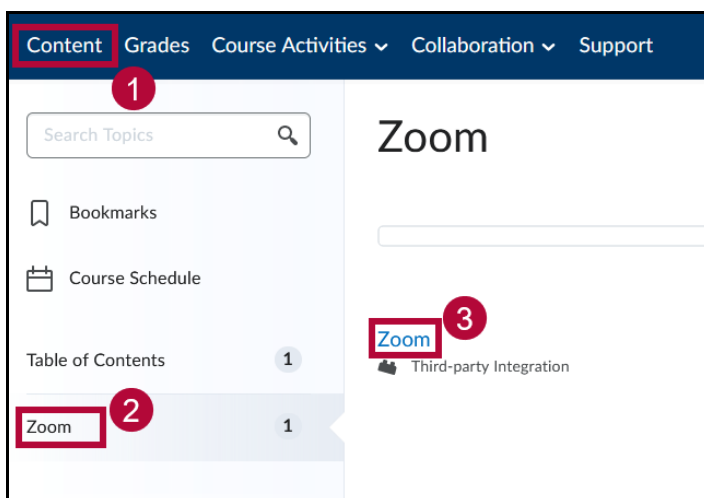

Join a Zoom Meeting

Last Modified on 08/02/2023 11:14 am CDT

When an instructor schedules a **Zoom** meeting in a D2L course, it can be found under the **Zoom Quicklink**, or they may also put a link under **Content** in the course. It will also appear in the **Course Calendar** for the course.

Join a Zoom Meeting in your Course

1. You can navigate to the Zoom meetings page either through the **Zoom Quicklink** or via **Content** if your Instructor has posted a Content link.
 - If using the **Quicklink**, navigate in your course to **[Collaboration]**, and then click **[Zoom Meetings]**.

- If navigating via a **Content** link, go to **[Content]** and then look for the **Module** in which your Instructor has placed the link. Click the **[Module Name]**, and then **[Zoom]**.

2. Once you've opened **Zoom** using either method, you should be taken to Zoom Meetings **Home**. Click the **[Upcoming Meetings]** tab. Here you should see any upcoming Zoom meetings scheduled by your Instructor, including the meeting **Start Time, Topic, and Meeting ID**. Click **[Join]** to join a meeting.

View a Zoom Meeting in the Calendar

1. When an Instructor creates a Zoom Meeting in D2L, it will also appear in the **Course Calendar**. See [D2L Course Calendar Basics](https://vlac.lonestar.edu/help/d2l-course-calendar-basics) (<https://vlac.lonestar.edu/help/d2l-course-calendar-basics>) for how to access and navigate your course's Calendar in D2L. Once you have found the Zoom Meeting link in the Course Calendar, you can join the meeting from that link. First, click the **[Meeting Link]**.