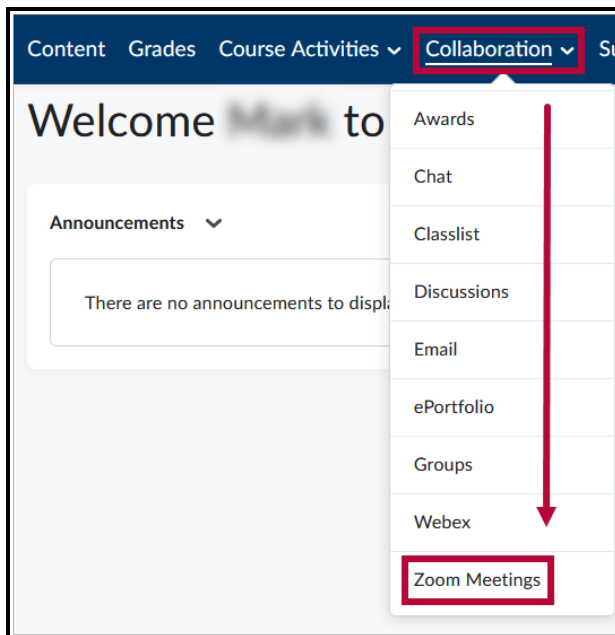

Join a Zoom Meeting

Last Modified on 08/02/2023 11:14 am CDT

When an instructor schedules a **Zoom** meeting in a D2L course, it can be found under the **Zoom Quicklink**, or they may also put a link under **Content** in the course. It will also appear in the **Course Calendar** for the course.

Join a Zoom Meeting in your Course

1. You can navigate to the Zoom meetings page either through the **Zoom Quicklink** or via **Content** if your Instructor has posted a Content link.
 - If using the **Quicklink**, navigate in your course to **[Collaboration]**, and then click **[Zoom Meetings]**.