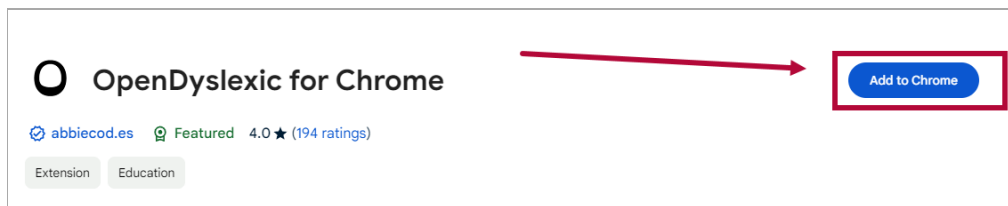

Using OpenDyslexic in D2L

Last Modified on 04/08/2026 3:59 pm CDT

OpenDyslexic is an open sourced font created to increase readability for readers with dyslexia. The OpenDyslexic browser extension overrides all fonts on web pages with the OpenDyslexic font, and formats pages to be more easily readable. See example on the screenshot:

Course Management ▾ Content Grades Course Activities ▾ Collaboration ▾ VTAC Support Ally Course Report

You can install the **Google Chrome** extension and **FireFox** extensions to use **OpenDyslexic** font in D2L.

Google Chrome

To install the **Google Chrome OpenDyslexic** Extensions follow these steps:

1. Click on this link: [OpenDyslexic Google Chrome Extension Installation (https://chrome.google.com/webstore/detail/pendyslexic-for-chrome/cdnapgjfjopgaggbmfgbiinmmbdcglnam?hl=en)](https://chrome.google.com/webstore/detail/pendyslexic-for-chrome/cdnapgjfjopgaggbmfgbiinmmbdcglnam?hl=en)
2. Select **[Add to Chrome]** → **[Add Extension]**.

3. Click on the **[Puzzle Piece]** at the upper right corner of the webpage, and click on **[OpenDyslexic for Chrome]**.