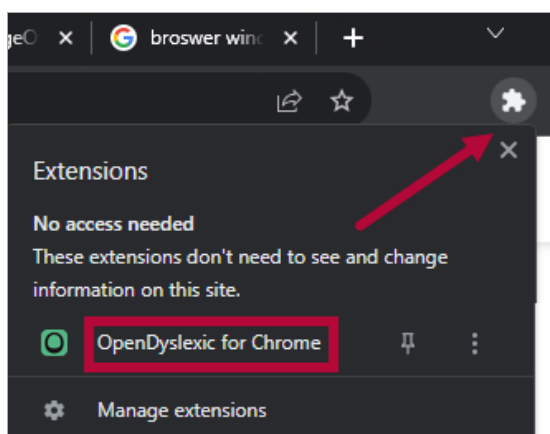

4. Turn the application on and select the style.