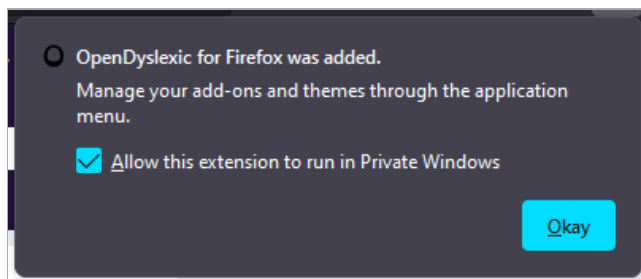

4. Click on the **[Puzzle Piece]** at the upper right corner of the webpage, and click on **[OpenDyslexic for Firefox]**.
5. Turn the application on and select the style under **Options**.